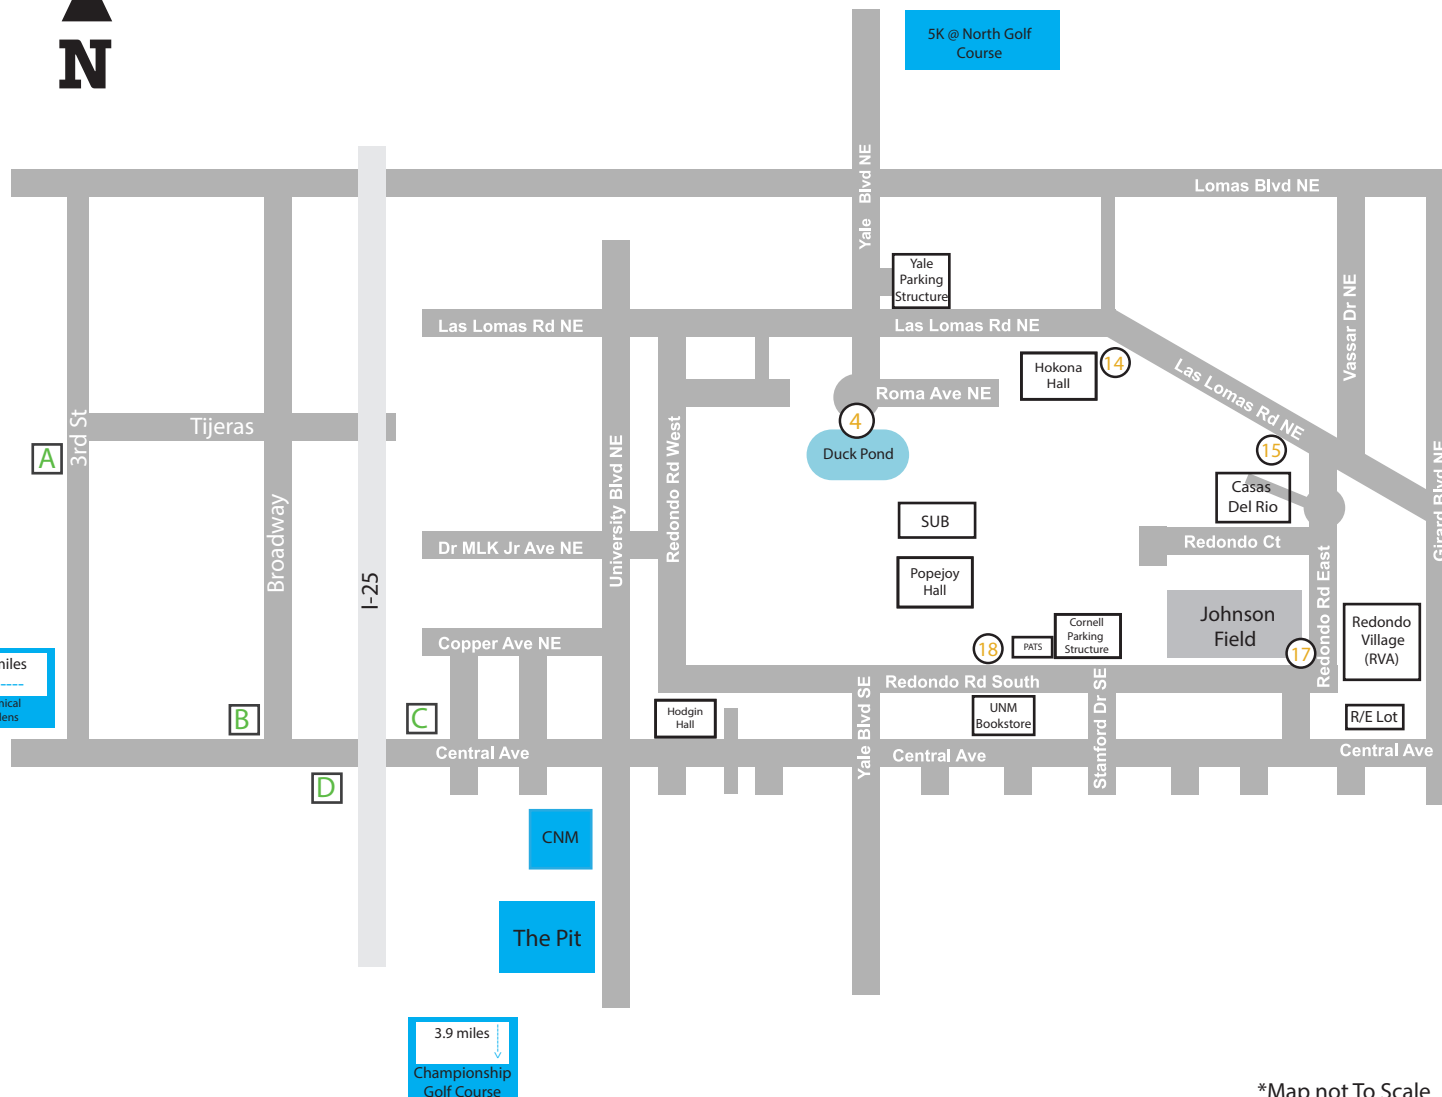

2022 INTERNATIONAL ACAC CONFERENCE SHUTTLES

Key

HOTELS

- A** Clyde Hotel
330 Tijeras Ave NW
- B** Lobo Rainforest
101 Broadway Blvd NE Suite 1100
- C** SpringHill Suites
1101 Central Ave NE
- D** Hotel Parq Central
806 Central Ave SE

BUS STOPS

- 4** Duck Pond
- 14** Hokona / Hospital
- 15** Casas Del Rio
- 17** Redondo Village (RVA)
- 18** Bookstore

SPECIAL EVENTS

TUESDAY

- 6 AM - 7 AM - R-E Lot -> Bookstore -> Golf Course
- 1 PM - 2 PM - Golf Course -> R-E Lot -> Bookstore

THURSDAY

- 6 AM - 7 AM - R/E Lot -> Hotels -> 5K
- 8 AM - 9 AM - 5K -> Hotels -> R/E Lot
- 5:30 PM - 10:00 PM - Bookstore -> Botanical Garden
- 5:30 PM - 10:00 PM - Hotels -> Botanical Garden
- 8:30 PM - 11:00pm - Botanical Garden -> Hotels -> Casas -> RVA

*Map not To Scale

TUESDAY

- 7 AM - 9 AM - Hotels -> Hokona
- 7 AM - 11 AM - Hokona -> Casas -> RVA
- 12 PM - 2 PM - Bookstore -> Hotels
- 7 PM - 9 PM - Duck Pond -> Hotels -> Hodgin
- 9 PM - 11 PM - Hodgin -> Hotels
- 9 PM - 11 PM - Hodgin -> Casas -> RVA